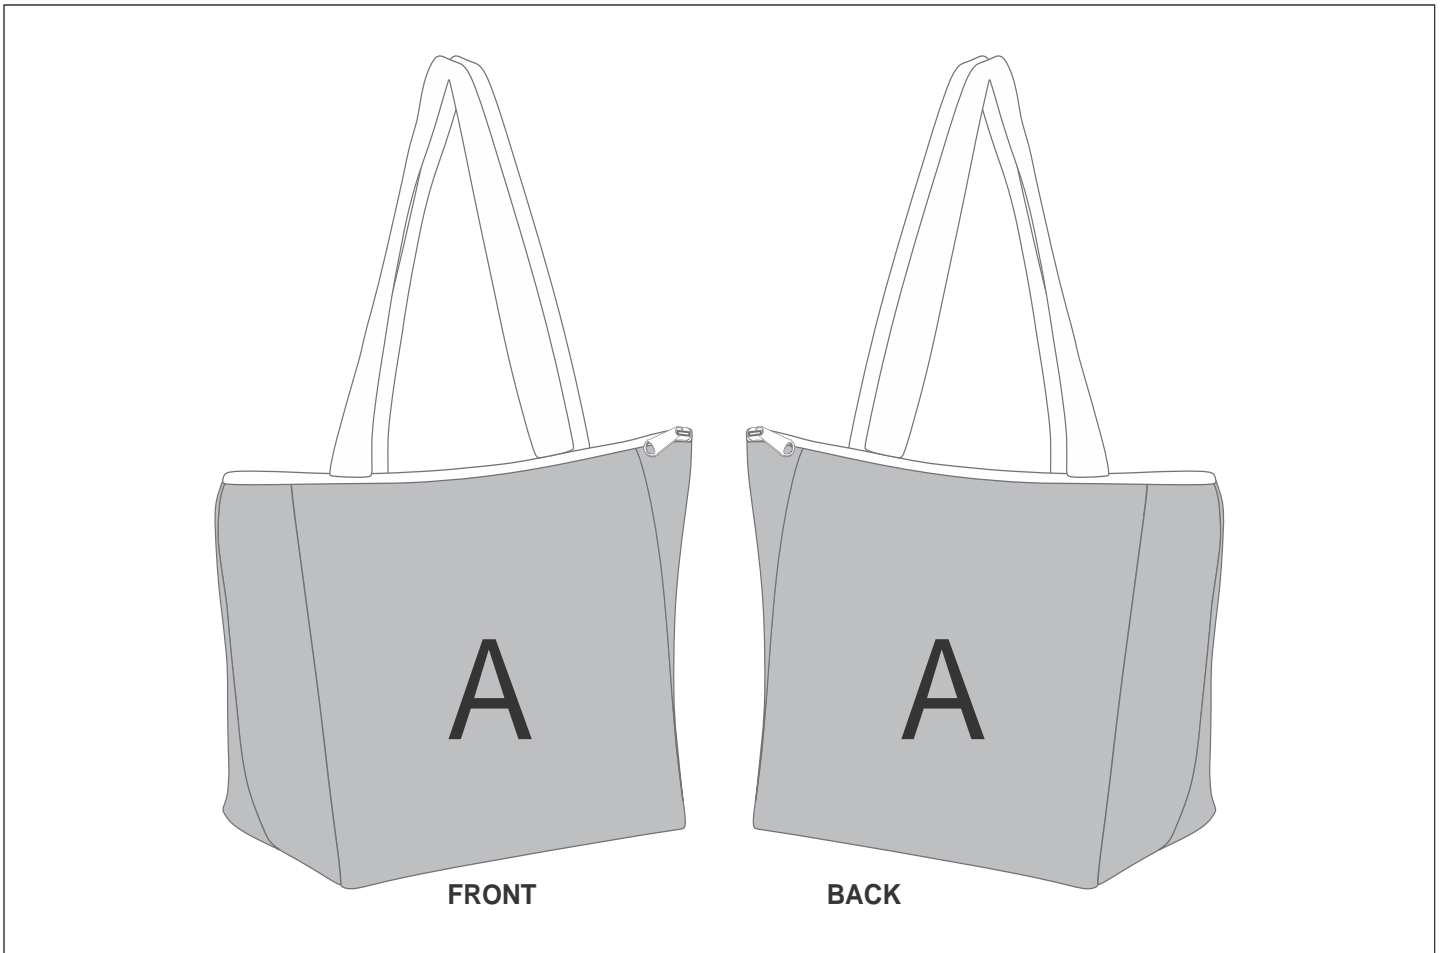

SG-HP-33-G

PPS Hoppla Family Picnic Cooler

Need to know:

Includes 1-Position Sublimation (setup fees apply)

- Please Note: We cannot guarantee 100% logo Alignment on all Brandable Panels.

Branding Options:

Position	Branding Method (Branding Code)	No. of Colours	Dimension
A	Custom Sublimation A (CPSUB-A)	Full Colour	621mm wide x 915mm high